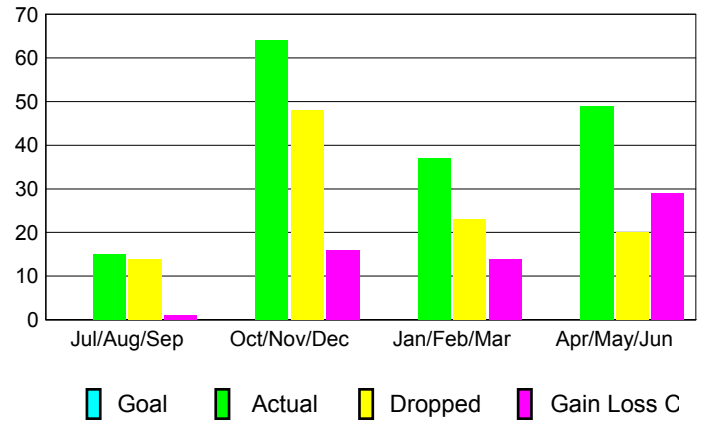

GMT: **Christiane Lafeld**

Location: **SWITZERLAND**

GMT CA: **4**

CLUBS

Month	New Club Goal	Actual New Clubs	Actual Dropped Clubs	Gain/Loss of Clubs
2012-2013				
Jul/Aug/Sep	0	0	0	0
Oct/Nov/Dec	0	0	0	0
Jan/Feb/Mar	0	0	0	0
Apr/May/Jun	0	0	0	0
Totals	0	0	0	0

Club Results 2012-2013

Goal, New, Dropped, Gain/Loss

YTD Status Quo Clubs 2012-2013

Status Quo Clubs Compared to Status Quo Members

Club Gain/Loss 2012-2013

MEMBERSHIP

Month	Net Memb Goal	Actual New Memb	Actual Dropped Memb	Gain/Loss of Memb
2012-2013				
Jul/Aug/Sep	0	15	14	1
Oct/Nov/Dec	0	64	48	16
Jan/Feb/Mar	0	37	23	14
Apr/May/Jun	0	49	20	29
Totals	0	165	105	60

Membership Results 2012-2013

Goal, New, Dropped, Gain/Loss

Gender Comparison 2012-2013

Membership Gain/Loss 2012-2013