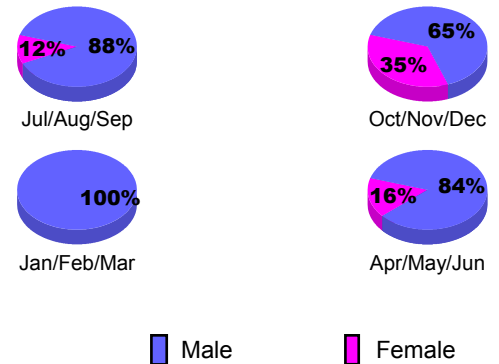

Club Results 2012-2013

Goal, New, Dropped, Gain/Loss

YTD Status Quo Clubs 2012-2013

Status Quo Clubs Compared to Status Quo Members

Club Gain/Loss 2012-2013

MEMBERSHIP

Month	Net Memb Goal	Actual New Memb	Actual Dropped Memb	Gain/Loss of Memb
2012-2013				
Jul/Aug/Sep	0	15	14	1
Oct/Nov/Dec	0	64	48	16
Jan/Feb/Mar	0	37	23	14
Apr/May/Jun	0	49	20	29
Totals	0	165	105	60

Membership Results 2012-2013

Goal, New, Dropped, Gain/Loss

Gender Comparison 2012-2013

Membership Gain/Loss 2012-2013